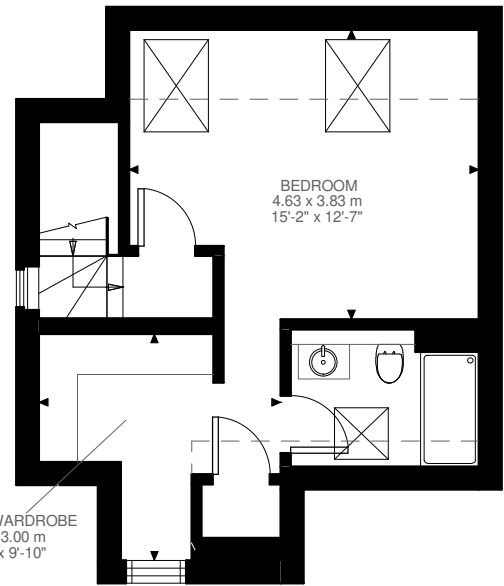

First Floor
536 ft²

Second Floor
376 ft²

Ground Floor
543 ft²

Cerne Abbas, DT2
Approximate Gross Internal Area
135.19 SQ.M / 1455 SQ.FT

KEY: CH = Ceiling Height
Restricted Head Height