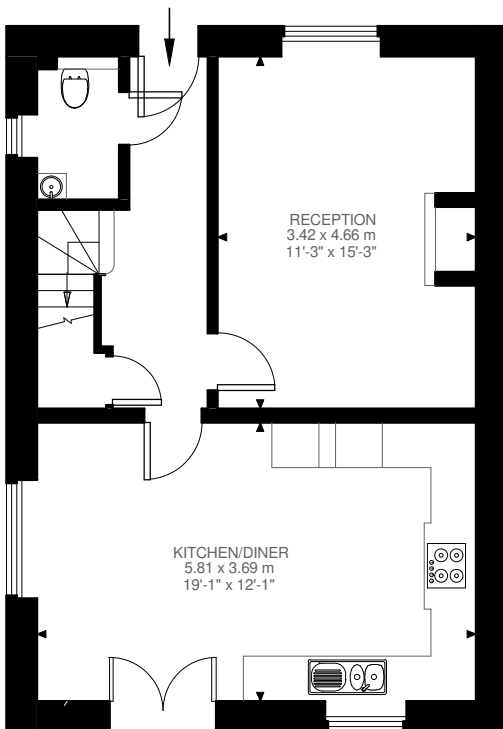

First Floor
536 ft²

Second Floor
376 ft²

Ground Floor
543 ft²

Cerne Abbas, DT2
Approximate Gross Internal Area
135.19 SQ.M / 1455 SQ.FT

KEY: CH = Ceiling Height
Restricted Head Height